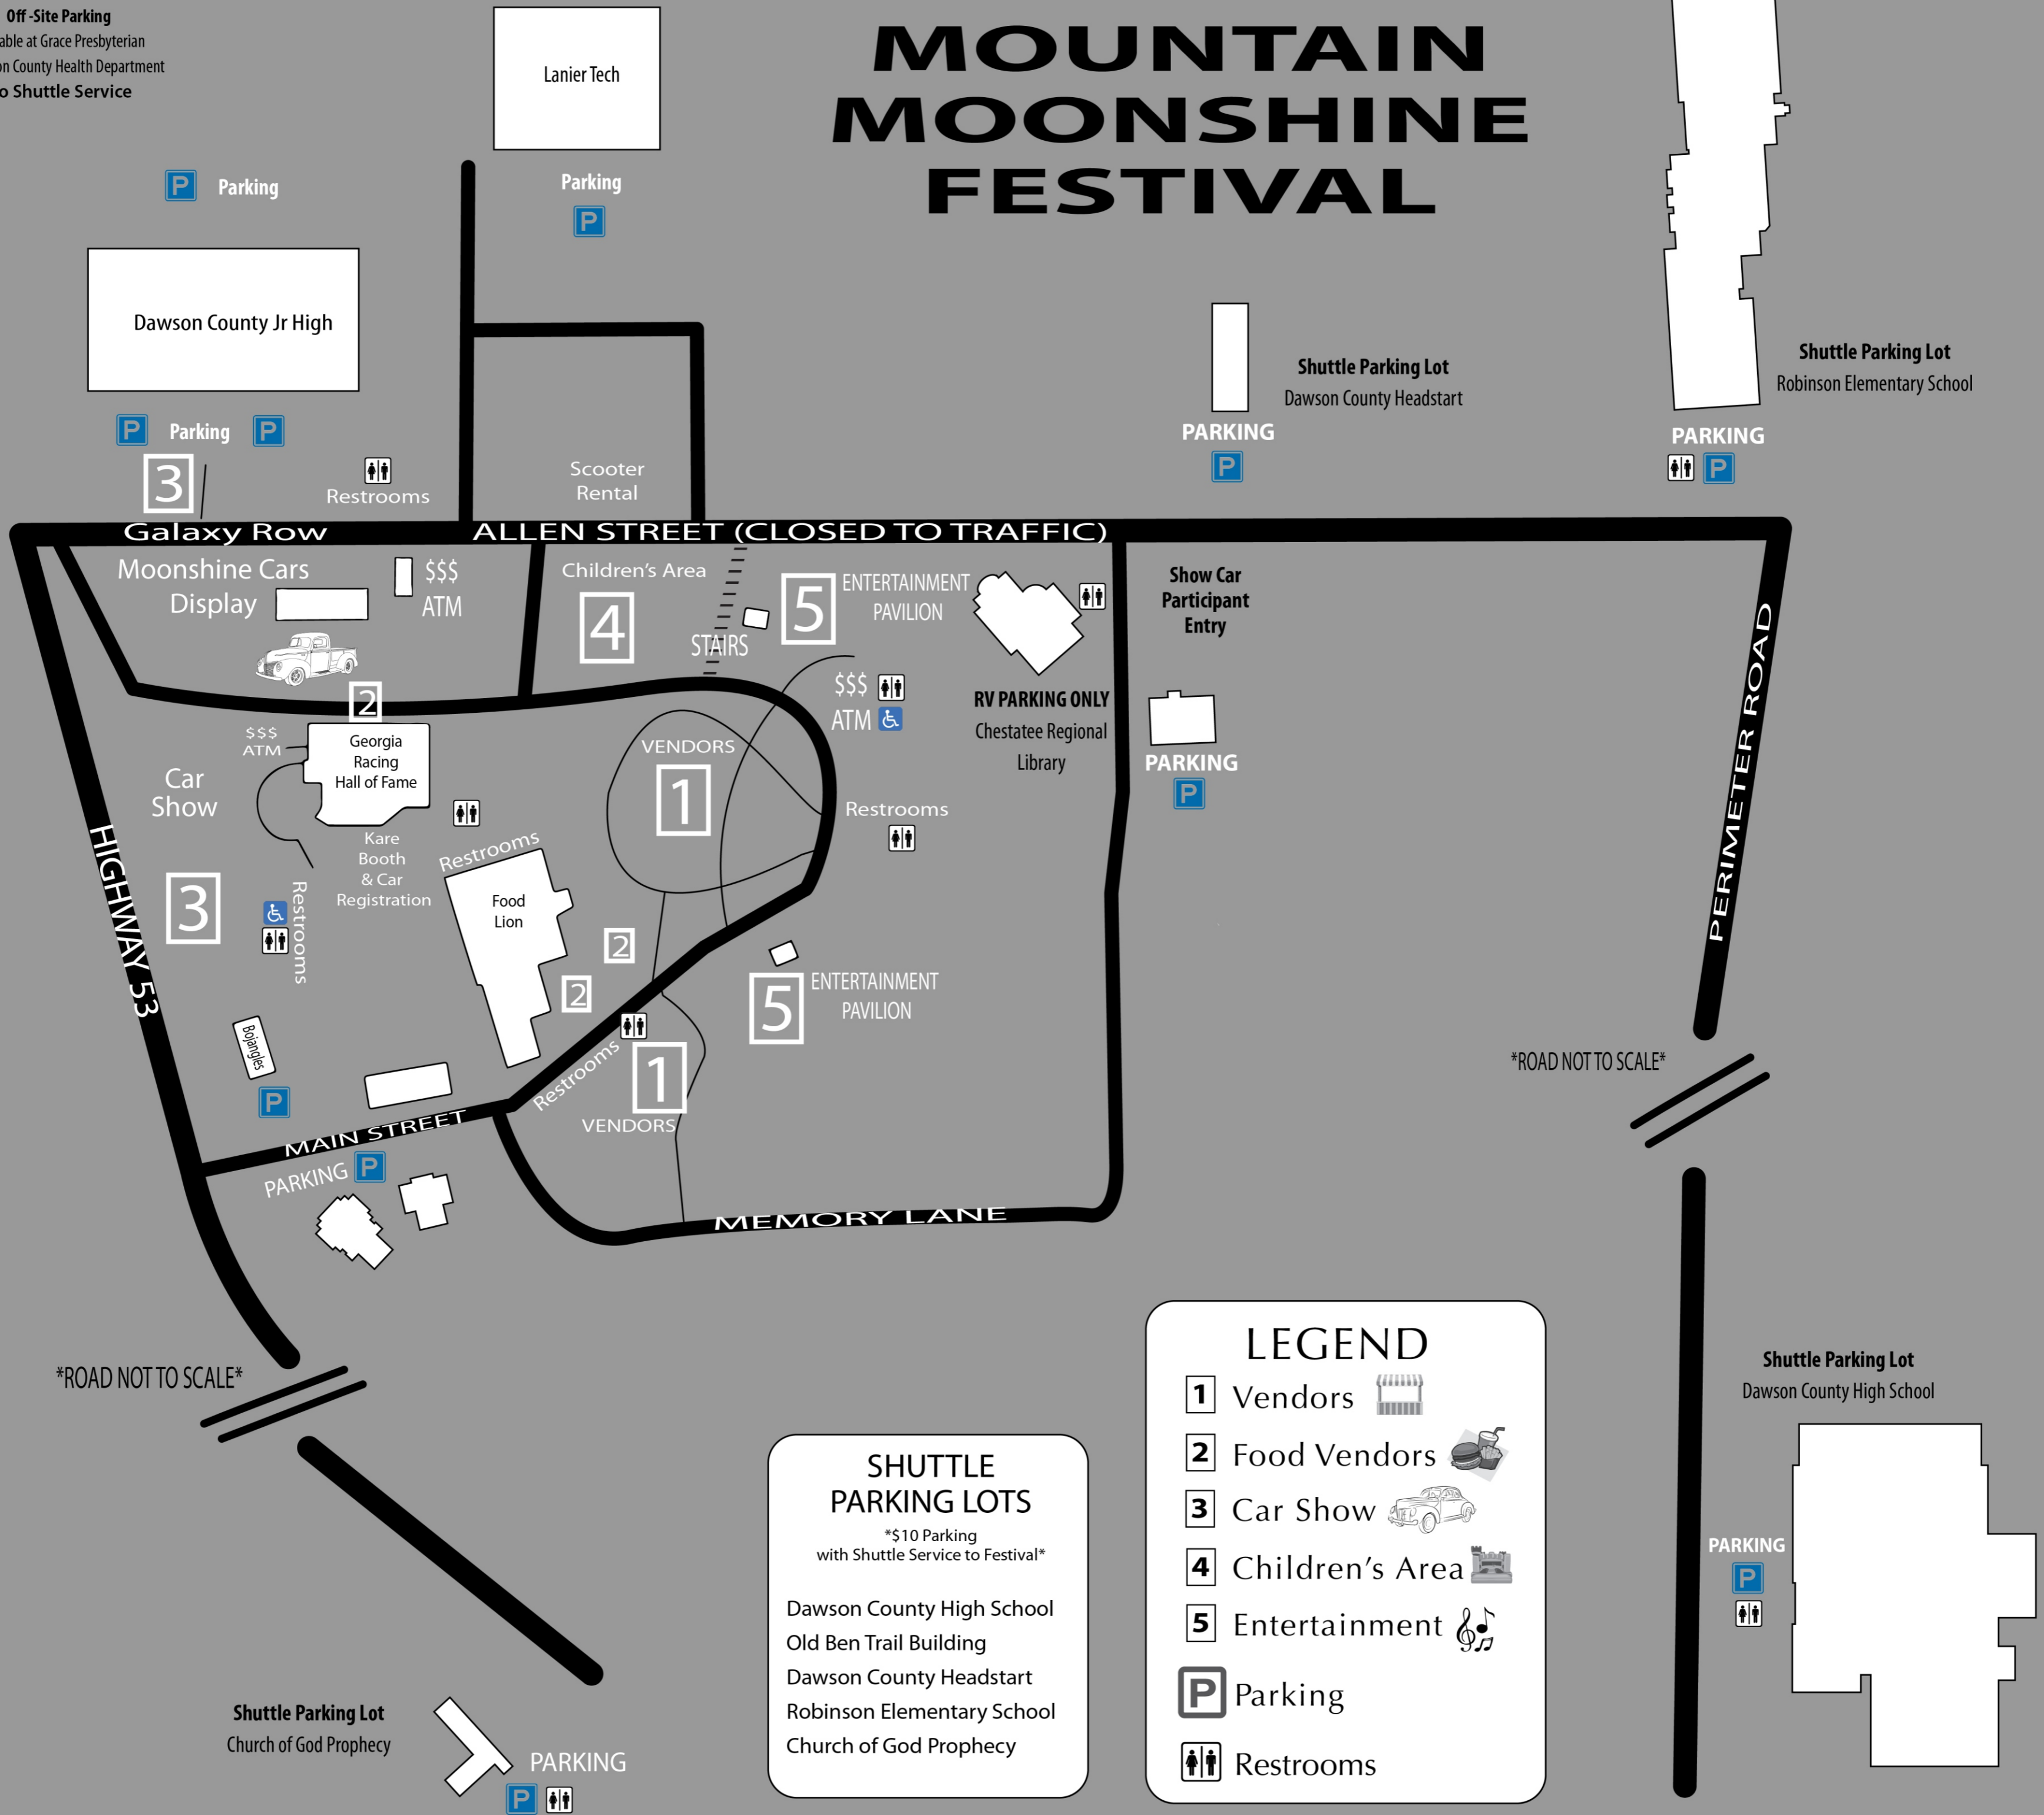

MOUNTAIN MOONSHINE FESTIVAL

Off-Site Parking
available at Grace Presbyterian
& Dawson County Health Department
No Shuttle Service

SHUTTLE PARKING LOTS
\$10 Parking with Shuttle Service to Festival

- Dawson County High School
- Old Ben Trail Building
- Dawson County Headstart
- Robinson Elementary School
- Church of God Prophecy

LEGEND

- 1** Vendors
- 2** Food Vendors
- 3** Car Show
- 4** Children's Area
- 5** Entertainment
- P** Parking
- Restrooms

Shuttle Parking Lot
Dawson County High School

PARKING

Shuttle Parking Lot
Church of God Prophecy

Galaxy Row

ALLEN STREET (CLOSED TO TRAFFIC)

Moonshine Cars Display

Children's Area

ENTERTAINMENT PAVILION

Show Car Participant Entry

Car Show

Georgia Racing Hall of Fame

HIGHWAY 53

MAIN STREET

Restrooms

1

VENDORS

PARKING

MEMORY LANE

PERIMETER ROAD