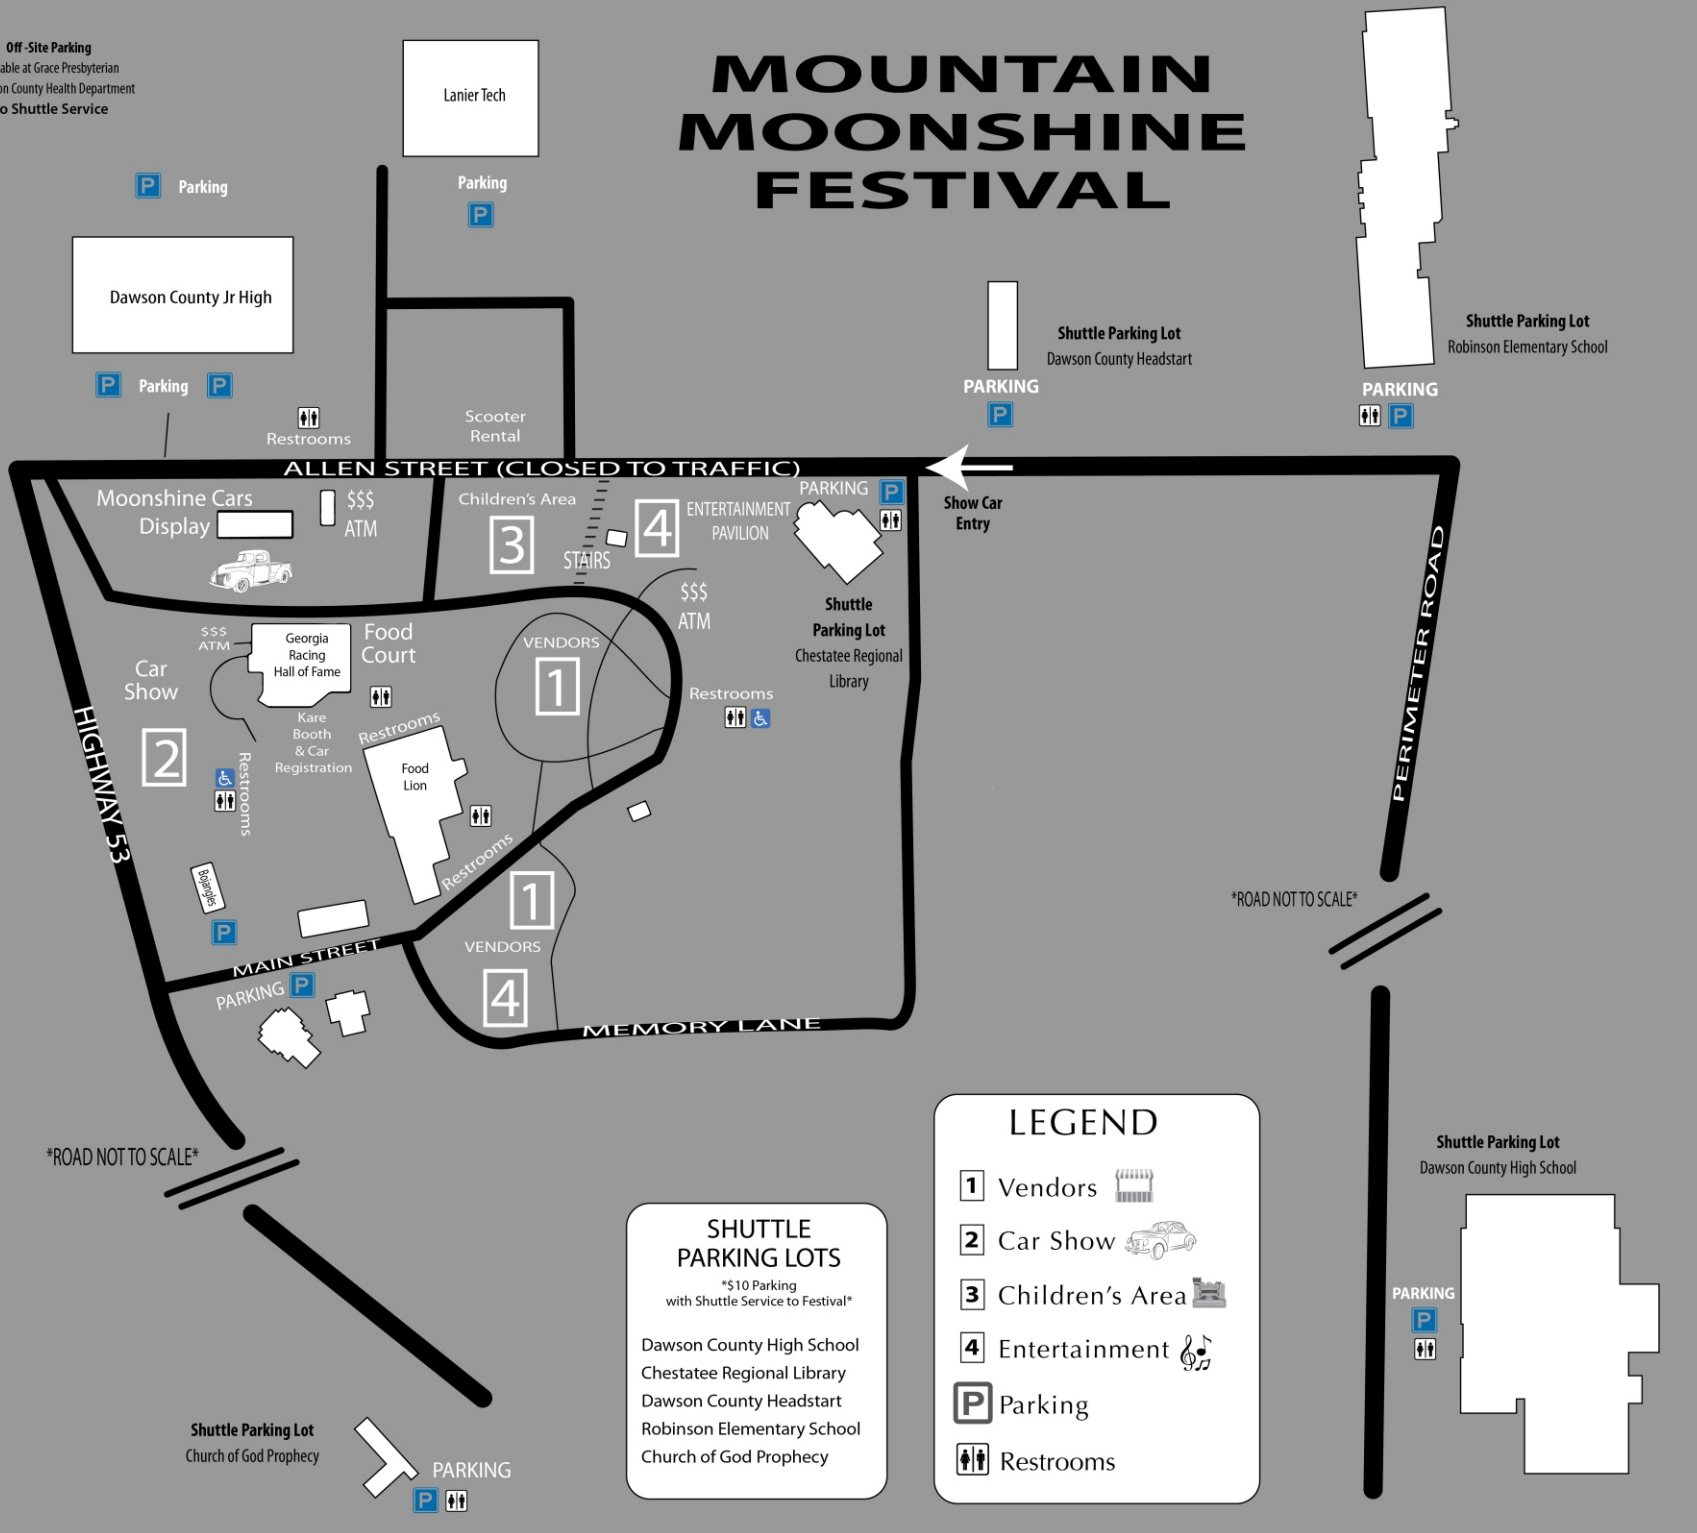

MOUNTAIN MOONSHINE FESTIVAL

Off-Site Parking
available at Grace Presbyterian
& Dawson County Health Department
No Shuttle Service

SHUTTLE PARKING LOTS
\$10 Parking with Shuttle Service to Festival

Dawson County High School
Chestatee Regional Library
Dawson County Headstart
Robinson Elementary School
Church of God Prophecy

LEGEND

- 1 Vendors
- 2 Car Show
- 3 Children's Area
- 4 Entertainment
- P Parking
- Restrooms

ROAD NOT TO SCALE

ROAD NOT TO SCALE